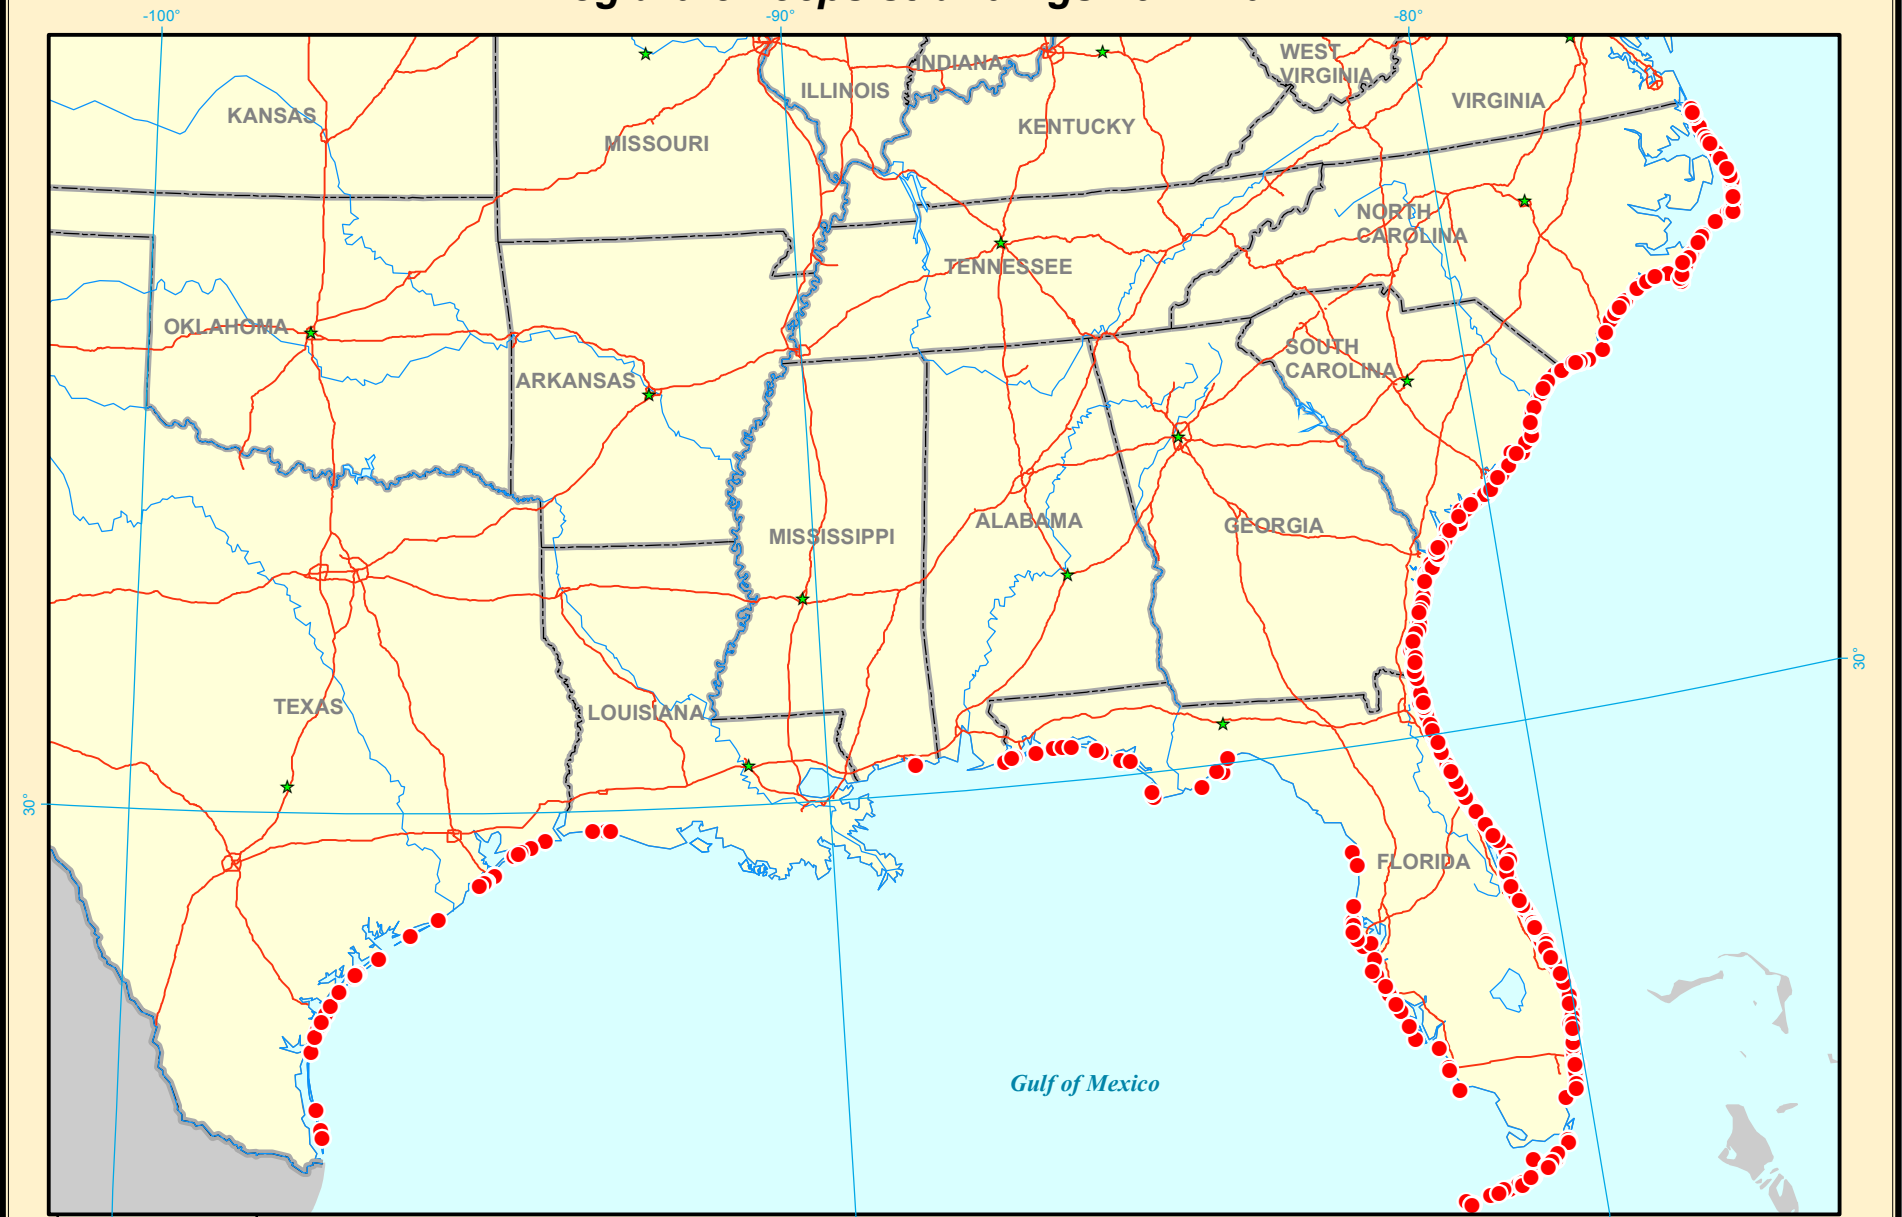

Kogia breviceps strandings 1977-2011

- Legend**
- KB-77-11 Events
 - ★ Capital Cities
 - Interstate Highways
 - Rivers
 - Lakes
 - State Boundaries

Southern United States

Albers Projection
Central Meridian: -96
1st Std Parallel: 20
2nd Std Parallel: 60
Latitude of Origin: 40